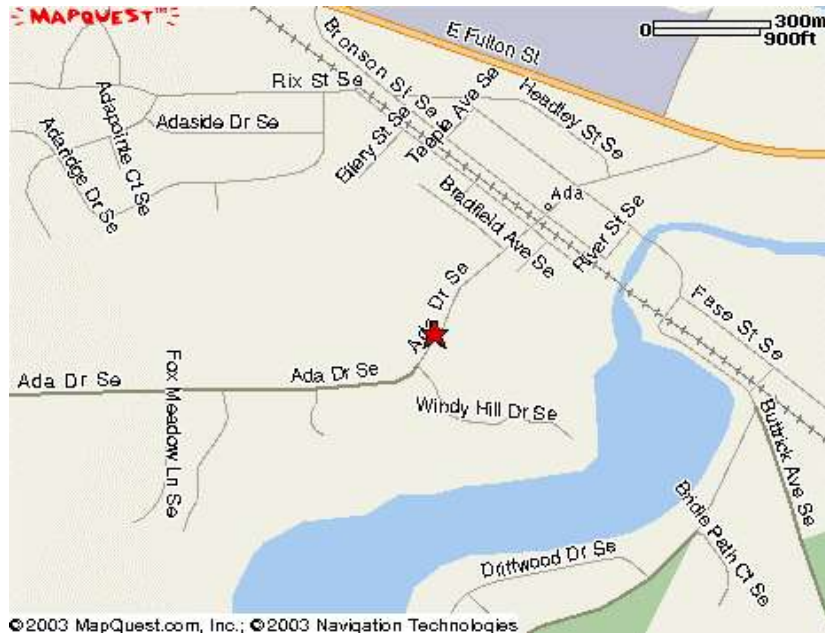

# FOREST HILLS ADA ELEMENTARY

## ADA ELEMENTARY (731 Ada Dr. SE)

- Take Cascade Rd. (east)- turn left onto Forest Hill (north)- right onto Ada Dr. (east). School will be 4 miles down on left hand side.

# DAVENPORT UNIVERSITY

6191 Kraft Ave SE Grand Rapids