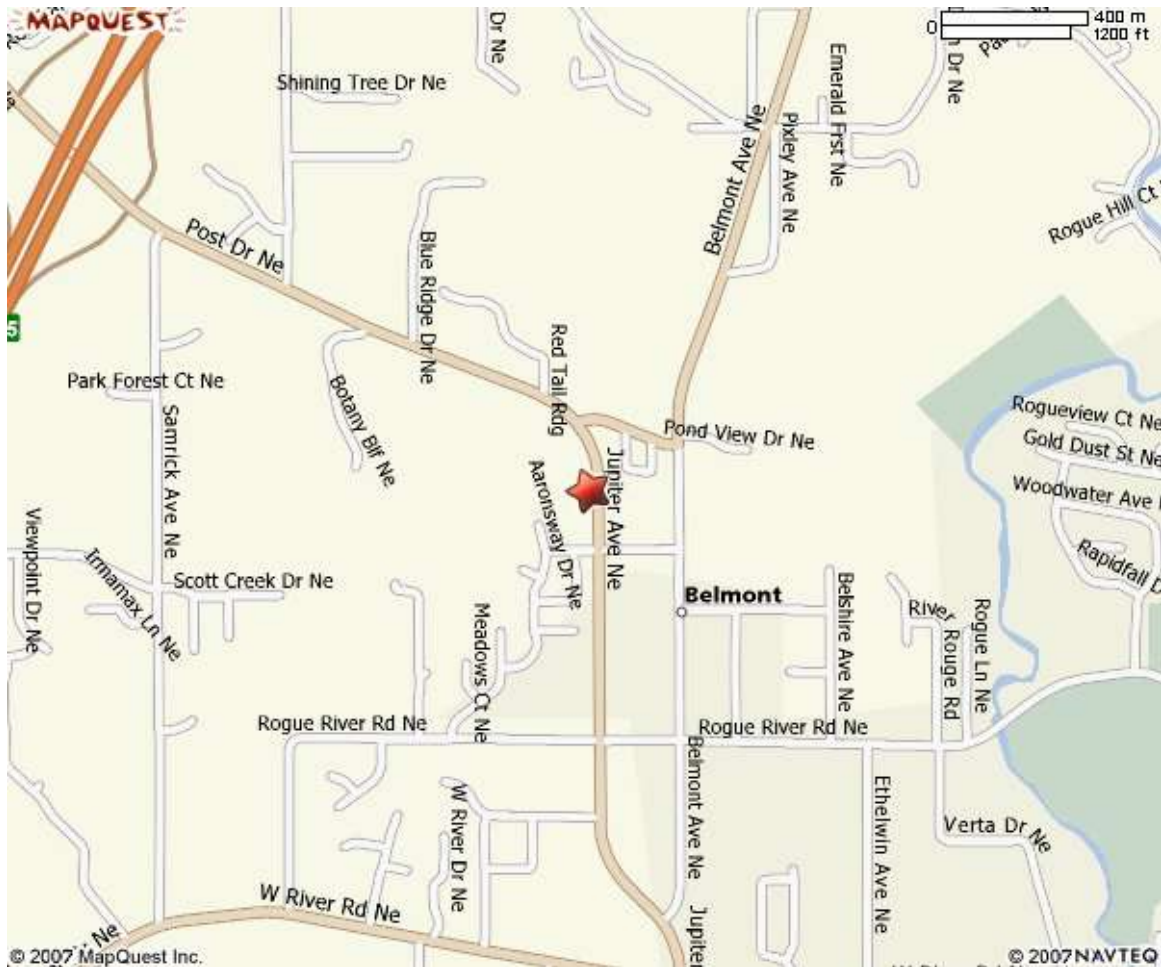

FOREST HILL CENTRAL MIDDLE

CENTRAL MIDDLE SCHOOL (5810 Ada Dr. SE)

- Take Cascade (east)- turn left onto Forest Hill- turn right onto Ada Dr. School will be on the right side, about 2 ½- 3 miles.

WOLVERINE WORLDWIDE YMCA

WOLVERINE WORLD YMCA (6555 JUPITER AVE.)

Take U.S. 131 toward Big Rapids/Calillac (north) – take Post Dr. exit 95 toward Belmont (east) – turn right onto Post Dr. NE (east)- Stay straight to go onto Jupiter Ave NE.

David D. Hunting YMCA

David D. Hunting YMCA (475 Lake Michigan Dr. NW.)

VISSER YMCA

Visser YMCA (3540 Fairlanes, Grandville)

- Take I-196 West towards Holland. Take Chicago Dr. East exit. Turn right onto Fairlanes. YMCA is in old mall.