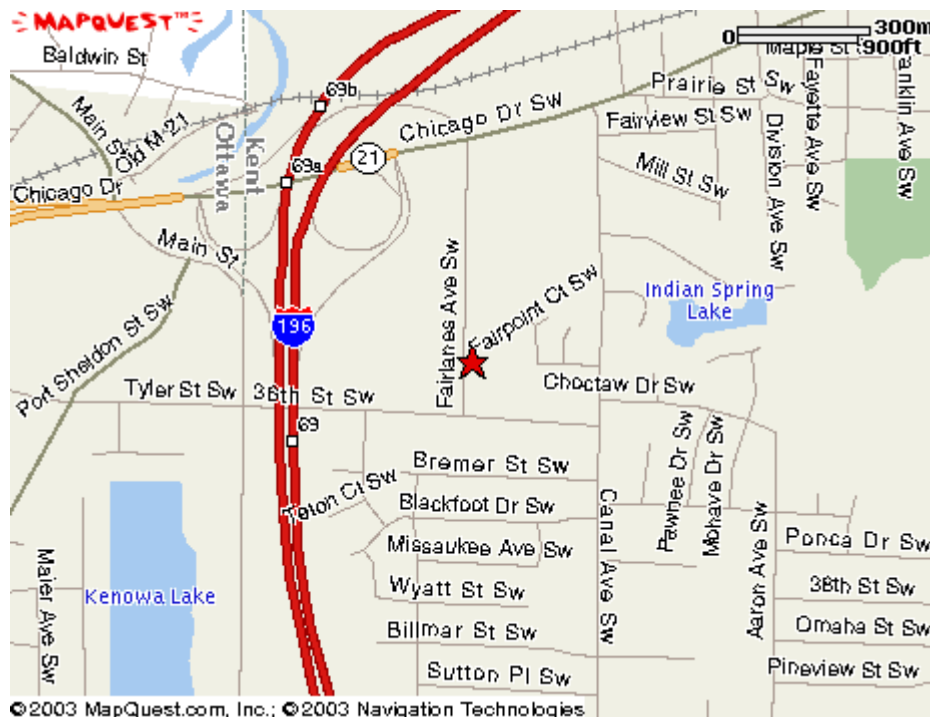

FOREST HILL CENTRAL MIDDLE

CENTRAL MIDDLE SCHOOL (5810 Ada Dr. SE)

- Take Cascade (east)- turn left onto Forest Hill- turn right onto Ada Dr. School will be on the right side, about 2 ½- 3 miles.

WOLVERINE WORLDWIDE YMCA

WOLVERINE WORLD YMCA (6555 JUPITER AVE.)

Take U.S. 131 toward Big Rapids/Calillac (north) – take Post Dr. exit 95 toward Belmont (east) – turn right onto Post Dr. NE (east)- Stay straight to go onto Jupiter Ave NE.

David D. Hunting YMCA

David D. Hunting YMCA (475 Lake Michigan Dr. NW.)

VISSER YMCA

Visser YMCA (3540 Fairlanes, Grandville)

- Take I-196 West towards Holland. Take Chicago Dr. East exit. Turn right onto Fairlanes. YMCA is in old mall.