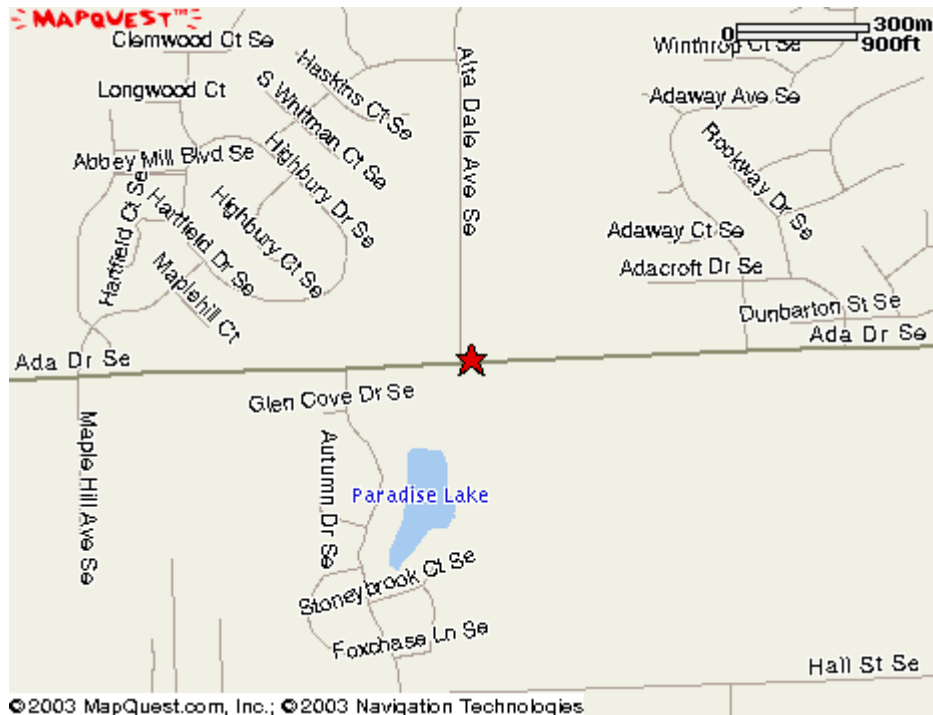

FOREST HILL CENTRAL MIDDLE

CENTRAL MIDDLE SCHOOL (5810 Ada Dr. SE)

- Take Cascade (east)- turn left onto Forest Hill- turn right onto Ada Dr. School will be on the right side, about 2 ½- 3 miles.

WOLVERINE WORLDWIDE YMCA

WOLVERINE WORLD YMCA (6555 JUPITER AVE.)

Take U.S. 131 toward Big Rapids/Calillac (north) – take Post Dr. exit 95 toward Belmont (east) – turn right onto Post Dr. NE (east)- Stay straight to go onto Jupiter Ave NE.

David D. Hunting YMCA

David D. Hunting YMCA (475 Lake Michigan Dr. NW.)

VISSER YMCA

Visser YMCA (3540 Fairlanes, Grandville)

- Take I-196 West towards Holland. Take Chicago Dr. East exit. Turn right onto Fairlanes. YMCA is in old mall.