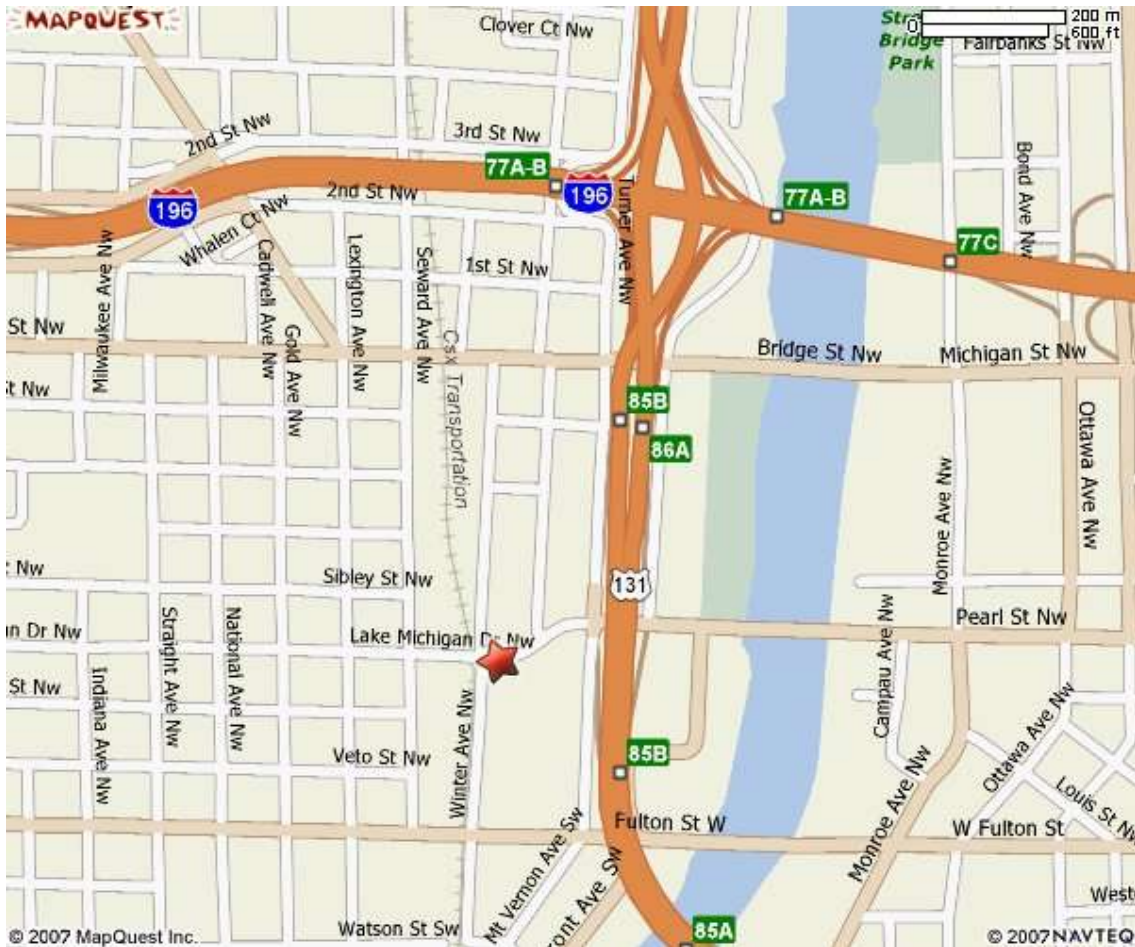

FOREST HILL CENTRAL MIDDLE

CENTRAL MIDDLE SCHOOL (5810 Ada Dr. SE)

- Take Cascade (east)- turn left onto Forest Hill- turn right onto Ada Dr. School will be on the right side, about 2 ½- 3 miles.

WOLVERINE WORLDWIDE YMCA

WOLVERINE WORLD YMCA (6555 JUPITER AVE.)

Take U.S. 131 toward Big Rapids/Calillac (north) – take Post Dr. exit 95 toward Belmont (east) – turn right onto Post Dr. NE (east)- Stay straight to go onto Jupiter Ave NE.

David D. Hunting YMCA

David D. Hunting YMCA (475 Lake Michigan Dr. NW.)

VISSER YMCA

Visser YMCA (3540 Fairlanes, Grandville)

- Take I-196 West towards Holland. Take Chicago Dr. East exit. Turn right onto Fairlanes. YMCA is in old mall.